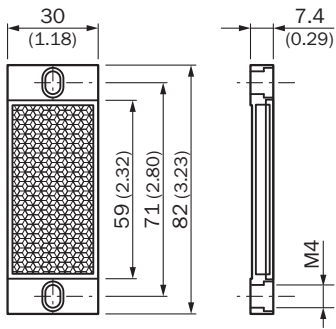

Features

Product segment	Reflectors and optics
Product	Reflectors
Product version	Fine triple reflectors
Description	Fine triple reflector, screw connection, suitable for laser sensors
Special applications	Suitable for laser photoelectric sensors, detection of transparent objects with LED photoelectric sensors
Mounting system type	Screw-on
Material	PMMA/ABS
Ambient operating temperature	-30 °C ... +65 °C
Dimensions (W x H x L)	30 mm x 82 mm

ETIM 8.0	EC002467
UNSPSC 16.0901	39111827

Dimensional drawing

Dimensions in mm (inch)

SICK AT A GLANCE

SICK is one of the leading manufacturers of intelligent sensors and sensor solutions for industrial applications. A unique range of products and services creates the perfect basis for controlling processes securely and efficiently, protecting individuals from accidents and preventing damage to the environment.