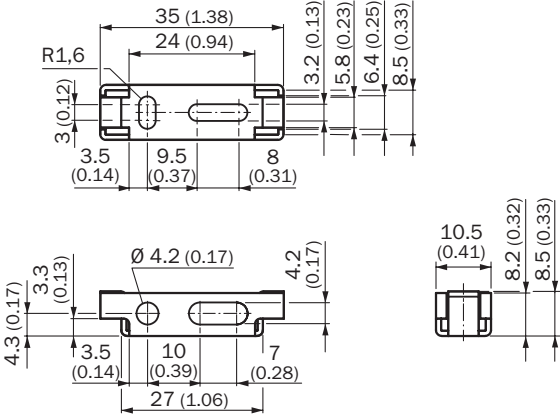

Dimensional drawing

Dimensions in mm (inch)