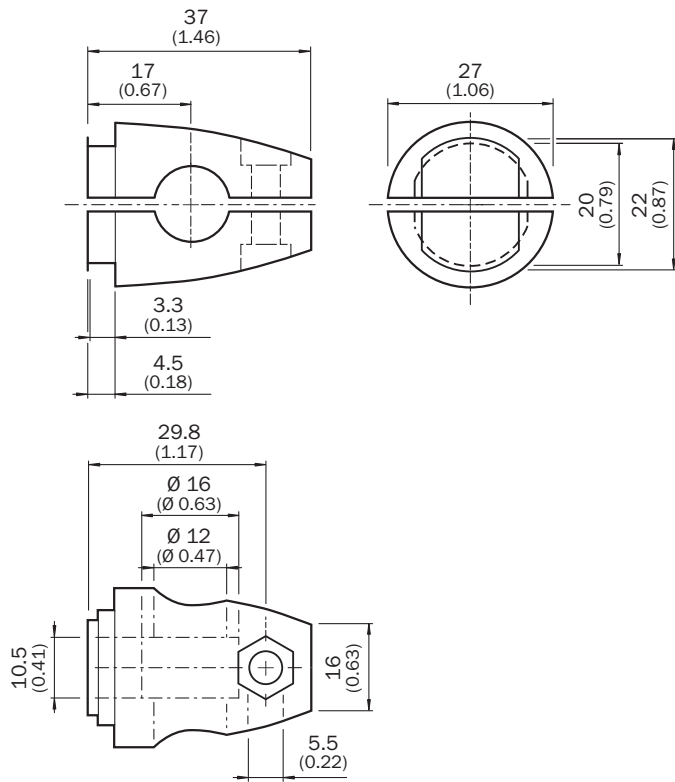

Dimensional drawing

Dimensions in mm (inch)
BEF-KHS-KH3