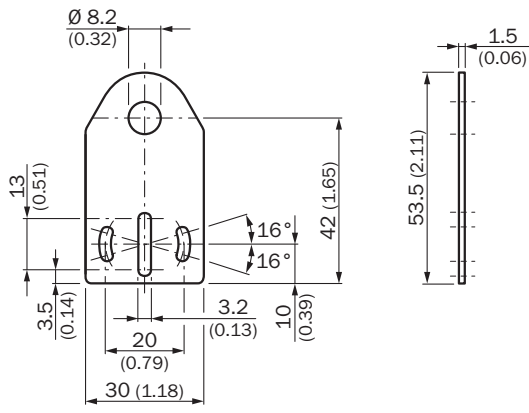

Dimensional drawing

Dimensions in mm (inch)