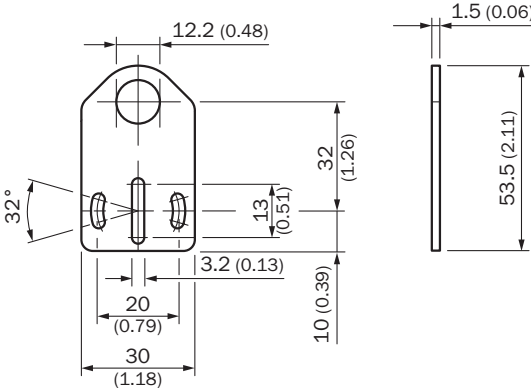

Dimensional drawing

Dimensions in mm (inch)