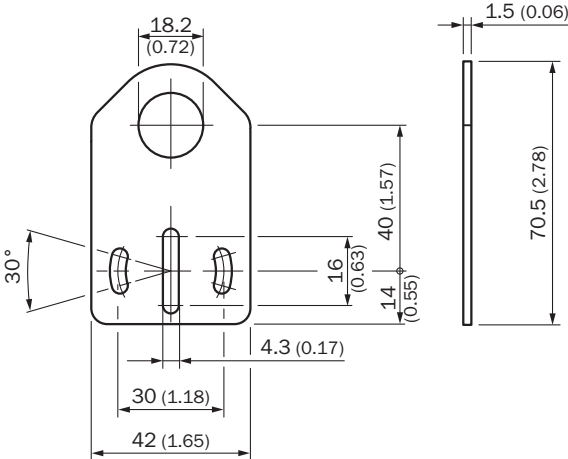

### Detailed technical data

#### Features

<b>Accessory group</b>	Mounting systems
<b>Accessory family</b>	Brackets
<b>Description</b>	Mounting plate for M18 sensors Mounting plate for M18 housing
<b>Material</b>	Stainless steel
<b>Items supplied</b>	Without mounting hardware
<b>Specialty</b>	Straight
<b>Mounting system type</b>	Mounting plate

Dimensional drawing

Dimensions in mm (inch)