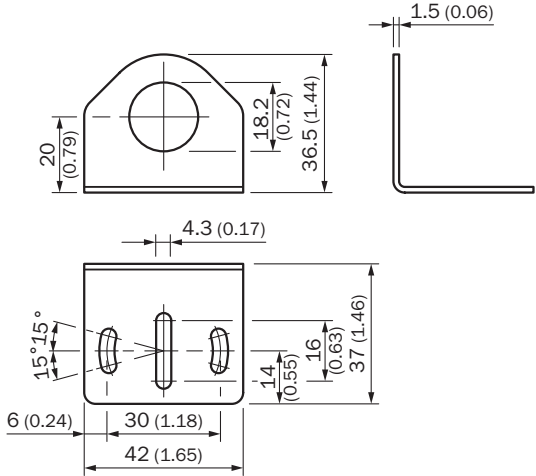

Dimensional drawing

Dimensions in mm (inch)