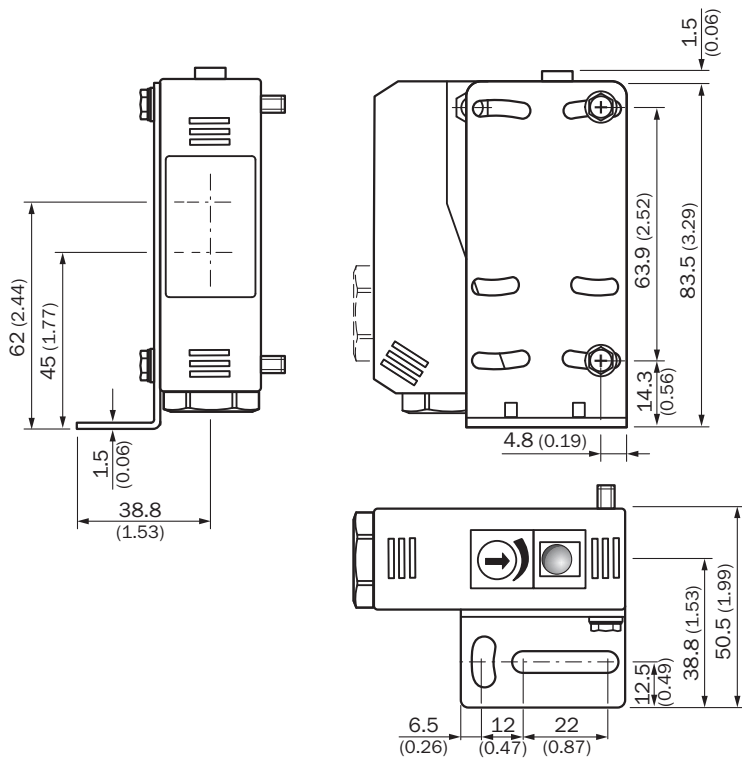

### Ordering information

Type	part no.
BEF-W280	5313885

Other models and accessories → [www.sick.com/Brackets](http://www.sick.com/Brackets)

### Detailed technical data

#### Features

<b>Accessory group</b>	Mounting systems
<b>Accessory family</b>	Brackets
<b>Description</b>	Mounting bracket
<b>Suitable for</b>	W280-2, G20
<b>Material</b>	Stainless steel V2A (1.4301)
<b>Items supplied</b>	2 screws, 2 nuts, 2 circlips, 2 washers for mounting the sensor
<b>Mounting system type</b>	Brackets

Dimensional drawing

Dimensions in mm (inch)