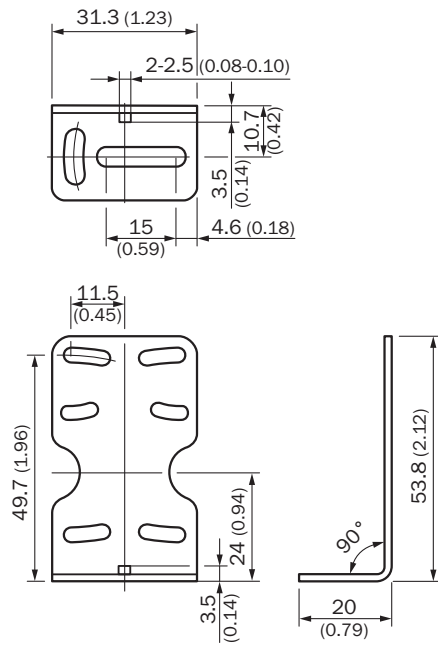

Dimensional drawing

Dimensions in mm (inch)