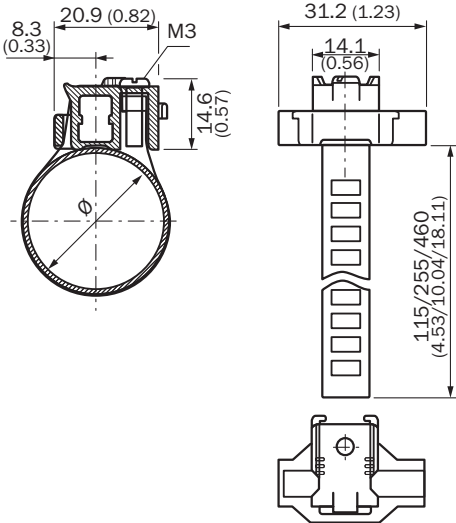

### Detailed technical data

#### Features

<b>Accessory group</b>	Mounting systems
<b>Accessory family</b>	Brackets
<b>Description</b>	Mounting bracket on round body cylinder with diameter of 8 mm to 63 mm Mounting bracket on round cylinder with piston rod diameter 8 mm ... 63 mm
<b>Material</b>	Plastic, stainless steel
<b>Items supplied</b>	Without mounting hardware
<b>Mounting system type</b>	Brackets

Dimensional drawing

Dimensions in mm (inch)