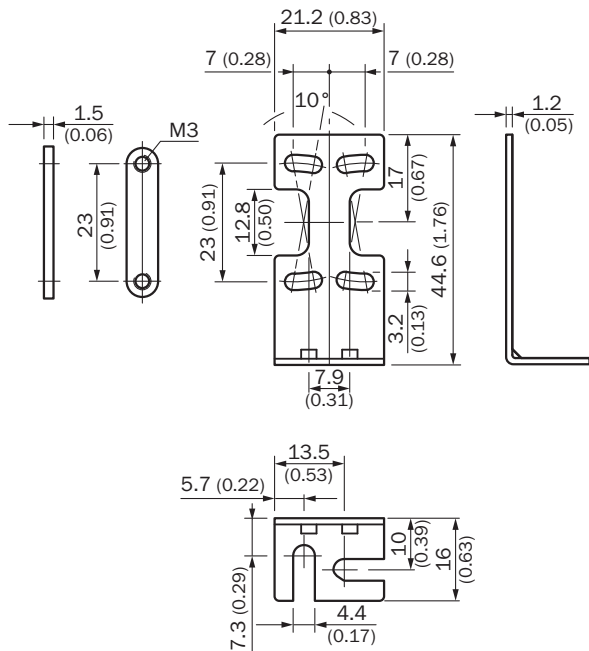

BEF-W140B

Brackets

MOUNTING SYSTEMS

SICK
Sensor Intelligence.

Ordering information

Type	part no.
BEF-W140B	5308519

Other models and accessories → www.sick.com/Brackets

Detailed technical data

Dimensional drawing

Dimensions in mm (inch)

Dimensional drawing

Dimensions in mm (inch)

SICK AT A GLANCE

SICK is one of the leading manufacturers of intelligent sensors and sensor solutions for industrial applications. A unique range of products and services creates the perfect basis for controlling processes securely and efficiently, protecting individuals from accidents and preventing damage to the environment.