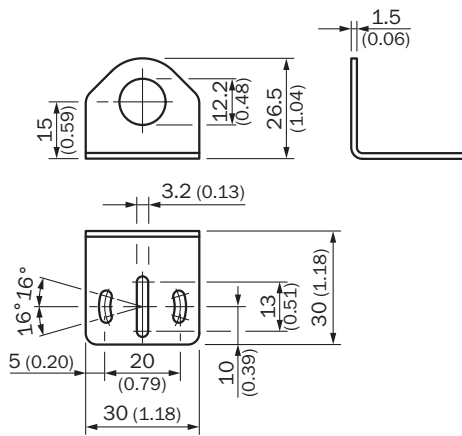

Dimensional drawing

Dimensions in mm (inch)