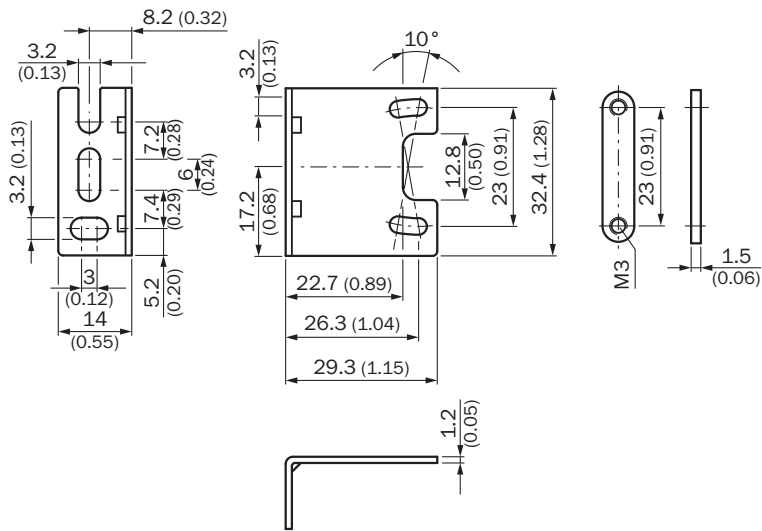

BEF-W140A

Brackets

MOUNTING SYSTEMS

SICK
Sensor Intelligence.

Ordering information

Type	part no.
BEF-W140A	5308098

Other models and accessories → www.sick.com/Brackets

Detailed technical data

Dimensional drawing

All dimensions in mm (inch)

Dimensions in mm (inch)

Dimensional drawing

Dimensions in mm (inch)

SICK AT A GLANCE

SICK is one of the leading manufacturers of intelligent sensors and sensor solutions for industrial applications. A unique range of products and services creates the perfect basis for controlling processes securely and efficiently, protecting individuals from accidents and preventing damage to the environment.