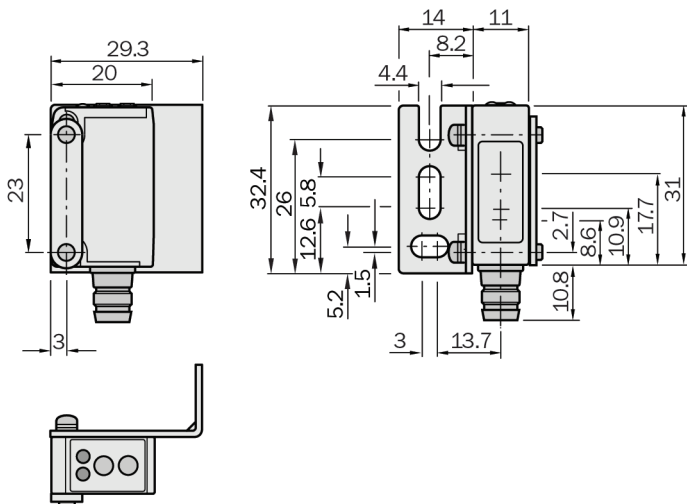

BEF-W140A

Brackets

MOUNTING SYSTEMS

SICK
Sensor Intelligence.

Ordering information

Type	part no.
BEF-W140A	5308098

Other models and accessories → www.sick.com/Brackets

Detailed technical data

Dimensional drawing

All dimensions in mm (inch)

Dimensions in mm (inch)

Dimensional drawing

Dimensions in mm (inch)

SICK AT A GLANCE

SICK is one of the leading manufacturers of intelligent sensors and sensor solutions for industrial applications. A unique range of products and services creates the perfect basis for controlling processes securely and efficiently, protecting individuals from accidents and preventing damage to the environment.