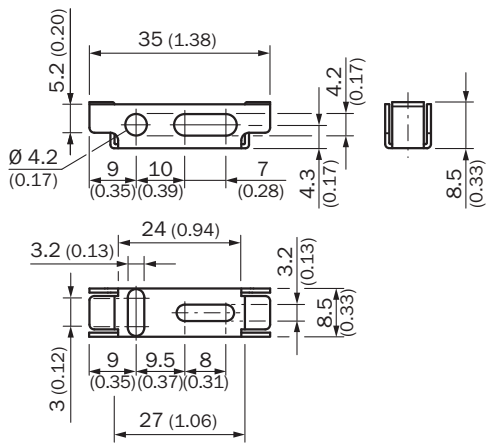

Dimensional drawing

Dimensions in mm (inch)