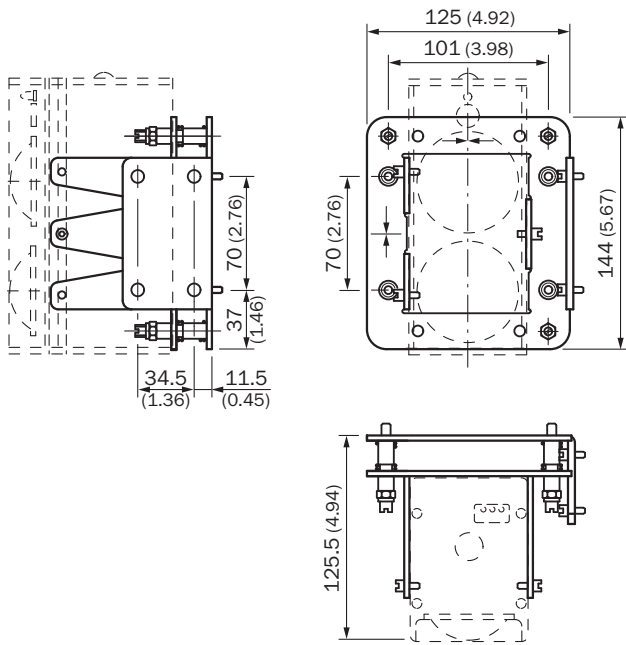

### Ordering information

Type	part no.
Three-point mounting	5306369

Other models and accessories → [www.sick.com/Brackets](http://www.sick.com/Brackets)

### Detailed technical data

#### Features

<b>Accessory group</b>	Mounting systems
<b>Accessory family</b>	Brackets
<b>Description</b>	Alignment unit
<b>Material</b>	Steel, zinc coated
<b>Items supplied</b>	Mounting hardware included
<b>Mounting system type</b>	Alignment unit

### Dimensional drawing

All dimensions in mm (inch)

Dimensions in mm (inch)