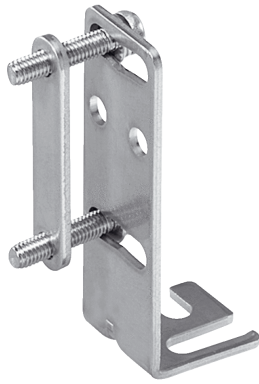

BEF-W150-B

Brackets

MOUNTING SYSTEMS

SICK
Sensor Intelligence.

Ordering information

Type	part no.
BEF-W150-B	5306279

Other models and accessories → www.sick.com/Brackets

Detailed technical data

Features

Accessory group	Mounting systems
Accessory family	Brackets
Description	Mounting bracket for floor mounting
Material	Steel, zinc coated
Items supplied	Mounting hardware included
Mounting system type	Brackets