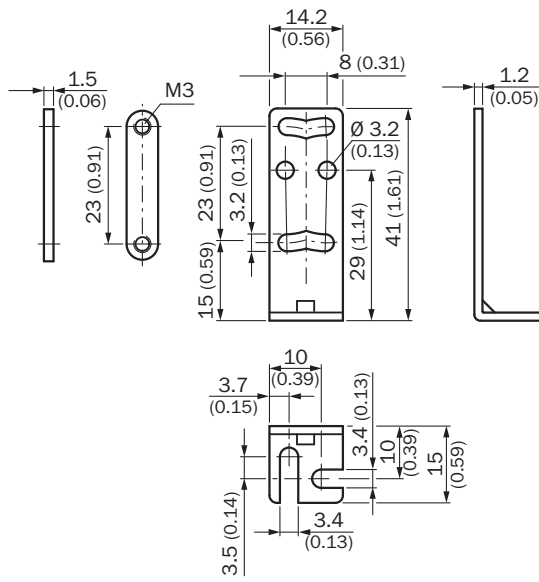

BEF-W150-B

Brackets

MOUNTING SYSTEMS

SICK
Sensor Intelligence.

Ordering information

Type	part no.
BEF-W150-B	5306279

Other models and accessories → www.sick.com/Brackets

Detailed technical data

Features

Accessory group	Mounting systems
Accessory family	Brackets
Description	Mounting bracket for floor mounting
Material	Steel, zinc coated
Items supplied	Mounting hardware included
Mounting system type	Brackets

Dimensional drawing

Dimensions in mm (inch)

SICK AT A GLANCE

SICK is one of the leading manufacturers of intelligent sensors and sensor solutions for industrial applications. A unique range of products and services creates the perfect basis for controlling processes securely and efficiently, protecting individuals from accidents and preventing damage to the environment.