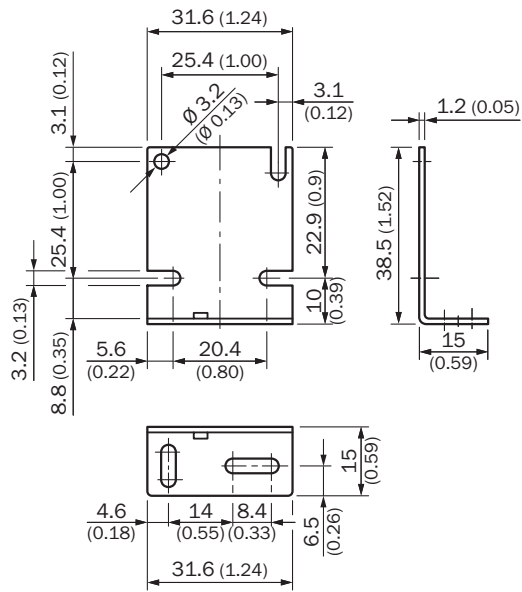

Dimensional drawing

Dimensions in mm (inch)