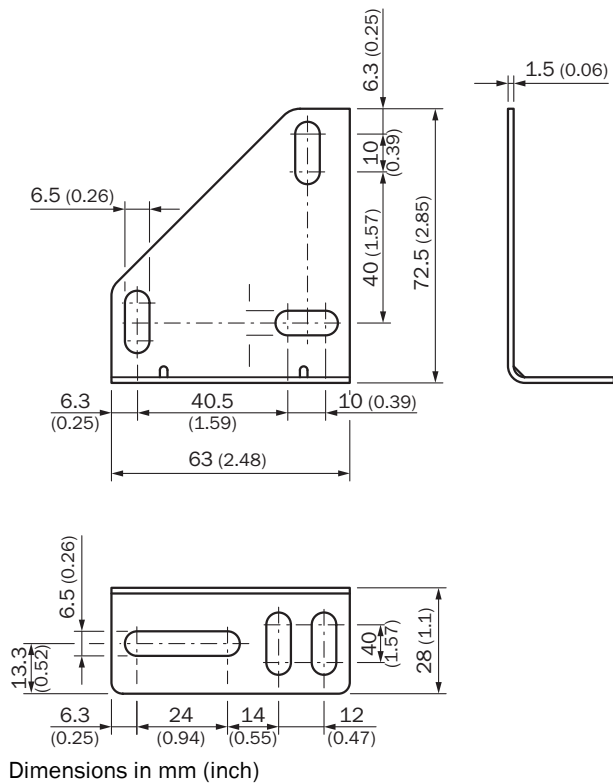

Dimensional drawing