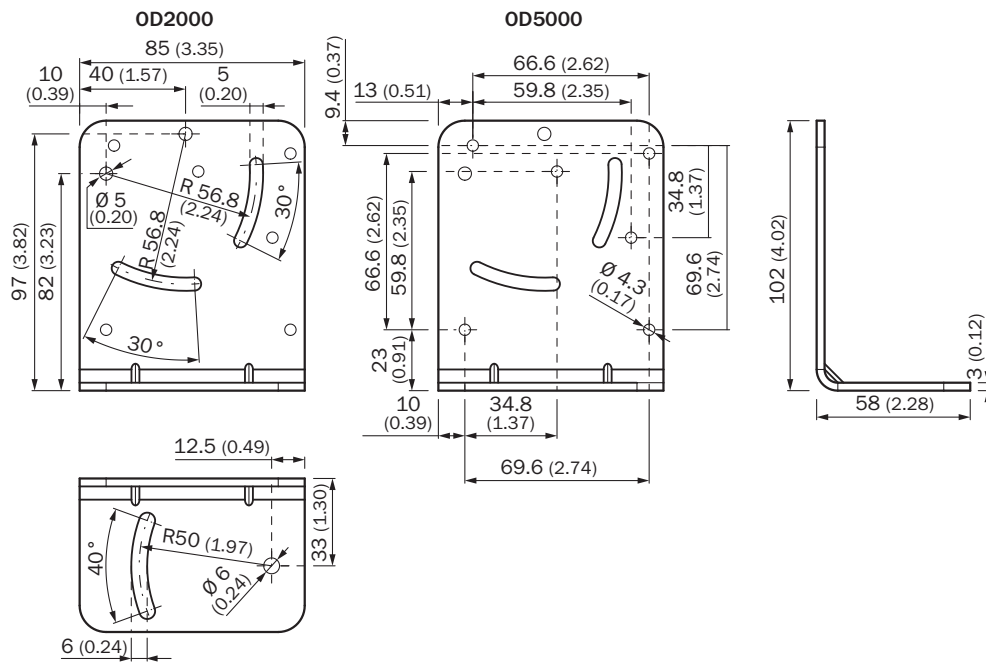

BEF-WN-OD2000

Brackets

MOUNTING SYSTEMS

SICK
Sensor Intelligence.

Illustration may differ

Ordering information

Type	part no.
BEF-WN-OD2000	4112929

Other models and accessories → www.sick.com/Brackets

Dimensional drawing

Dimensions in mm (inch)

SICK AT A GLANCE

SICK is one of the leading manufacturers of intelligent sensors and sensor solutions for industrial applications. A unique range of products and services creates the perfect basis for controlling processes securely and efficiently, protecting individuals from accidents and preventing damage to the environment.