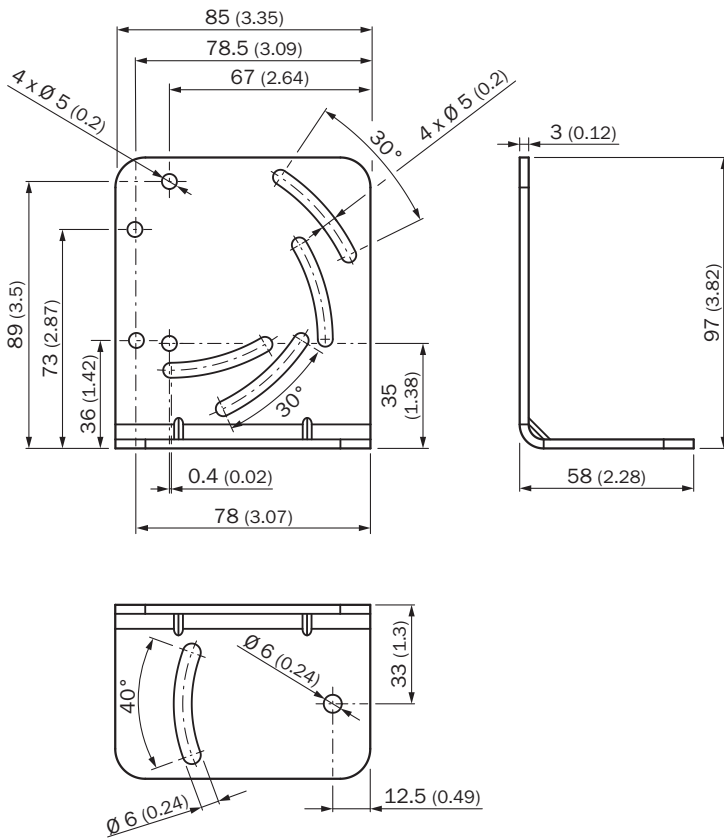

BEF-WN-OD1000

Brackets

MOUNTING SYSTEMS

SICK
Sensor Intelligence.

Illustration may differ

Ordering information

Type	part no.
BEF-WN-OD1000	4089813

Other models and accessories → www.sick.com/Brackets

Dimensional drawing

Dimensions in mm (inch)

SICK AT A GLANCE

SICK is one of the leading manufacturers of intelligent sensors and sensor solutions for industrial applications. A unique range of products and services creates the perfect basis for controlling processes securely and efficiently, protecting individuals from accidents and preventing damage to the environment.