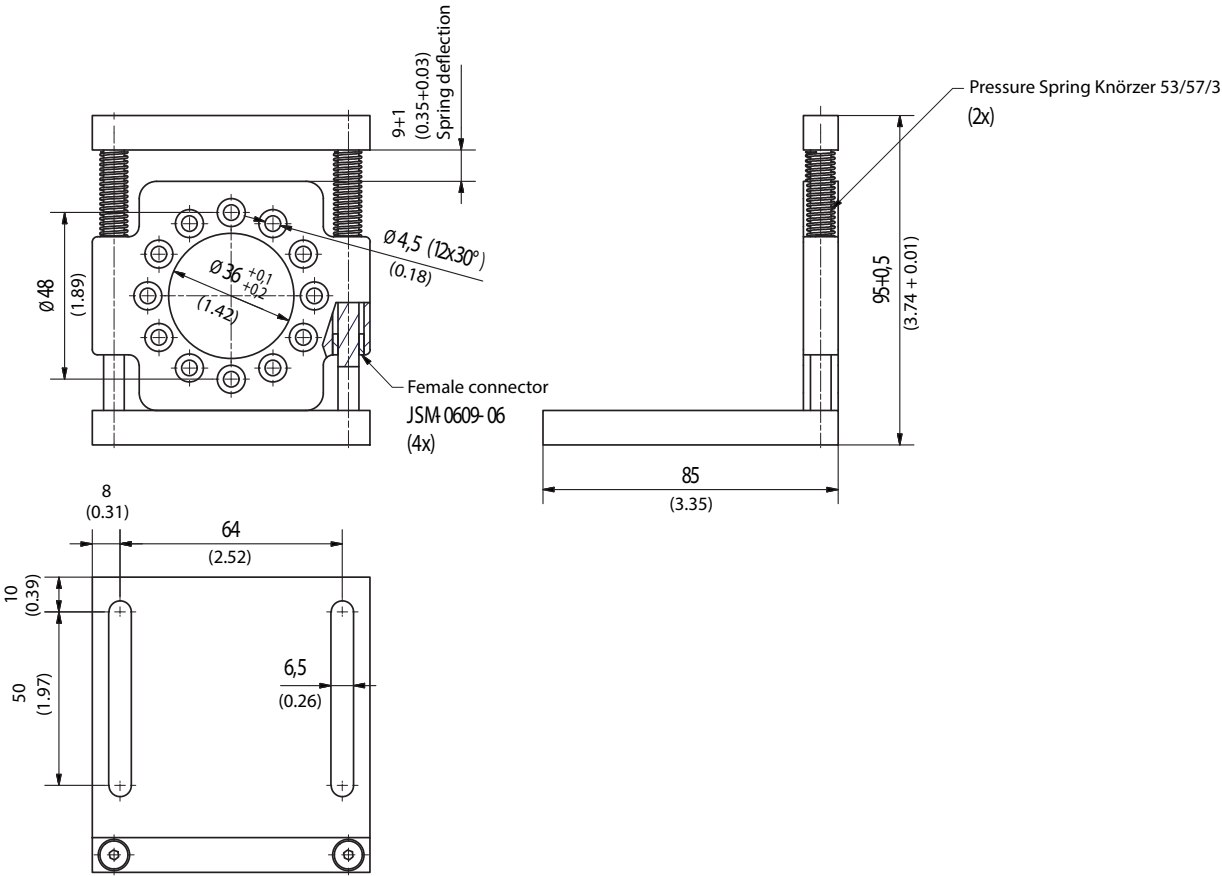

### Detailed technical data

#### Features

<b>Accessory group</b>	Mounting systems
<b>Accessory family</b>	Brackets
<b>Description</b>	Mounting angle spring-loaded, for flange with centerring collar 36 mm, working temperature range -40° ... +120 °C
<b>Material</b>	Aluminum
<b>Weight</b>	+ 326 g
<b>Mounting system type</b>	Brackets

Dimensional drawing

Dimensions in mm (inch)