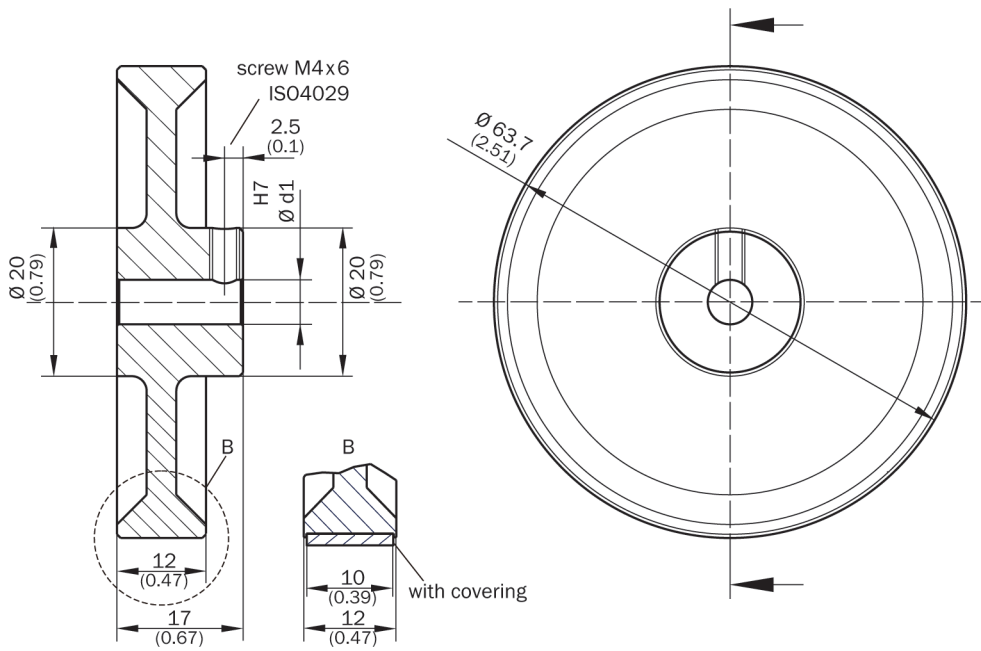

BEF-MR06200APG

Measuring wheels

MEASURING WHEELS AND MEASURING WHEEL MECHANICS

SICK
Sensor Intelligence.

Ordering information

Type	part no.
BEF-MR06200APG	4084748

Other models and accessories → www.sick.com/Measuring_wheels

Detailed technical data

Features

Product segment	Measuring wheels and measuring wheel mechanics
Product	Measuring wheels
Description	Aluminum measuring wheel with ridged polyurethane surface for 6 mm solid shaft, circumference 200 mm
Circumference	200 mm
Inner diameter	6 mm
Characteristics of the measuring wheel surface	Knurled polyurethan
Product version	Measuring wheel
Bore diameter	6 mm
Operating temperature	-30 °C ... +80 °C

Dimensional drawing

Dimensions in mm (inch)

SICK AT A GLANCE

SICK is one of the leading manufacturers of intelligent sensors and sensor solutions for industrial applications. A unique range of products and services creates the perfect basis for controlling processes securely and efficiently, protecting individuals from accidents and preventing damage to the environment.