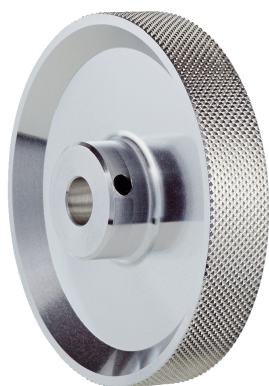

BEF-MR06200AK

Measuring wheels

MEASURING WHEELS AND MEASURING WHEEL MECHANICS

SICK
Sensor Intelligence.

Ordering information

Type	part no.
BEF-MR06200AK	4084745

Other models and accessories → www.sick.com/Measuring_wheels

Detailed technical data

Features

Product segment	Measuring wheels and measuring wheel mechanics
Product	Measuring wheels
Description	Aluminum measuring wheel with cross-knurled surface for 6 mm solid shaft, circumference 200 mm
Circumference	200 mm
Inner diameter	6 mm
Characteristics of the measuring wheel surface	Cross knurled aluminium
Product version	Measuring wheel
Bore diameter	6 mm
Operating temperature	-30 °C ... +80 °C