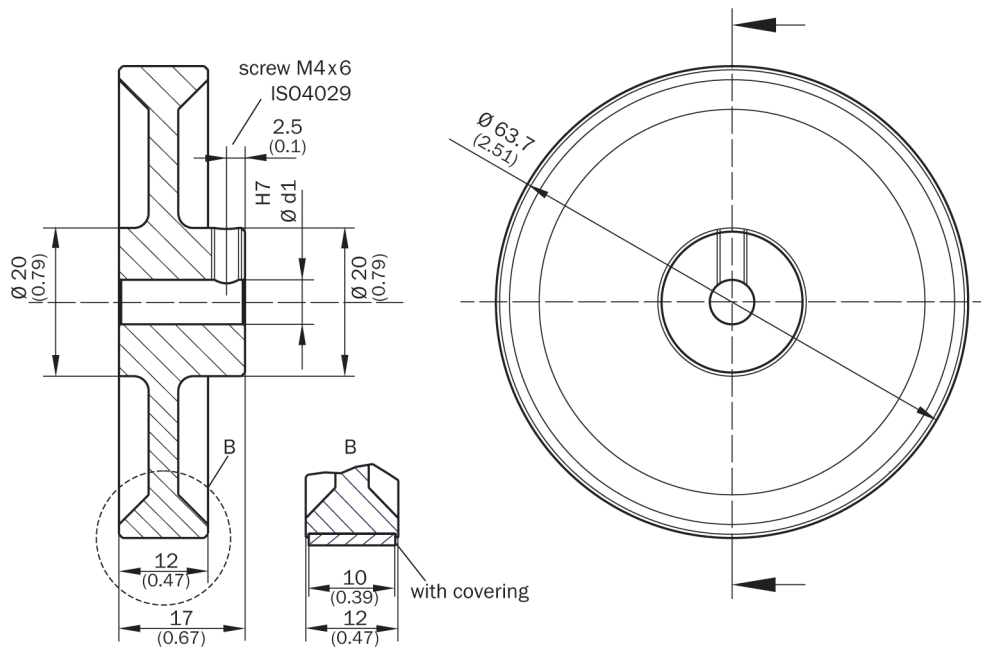

BEF-MR06200AK

Measuring wheels

MEASURING WHEELS AND MEASURING WHEEL MECHANICS

SICK
Sensor Intelligence.

Ordering information

Type	part no.
BEF-MR06200AK	4084745

Other models and accessories → www.sick.com/Measuring_wheels

Detailed technical data

Features

Product segment	Measuring wheels and measuring wheel mechanics
Product	Measuring wheels
Description	Aluminum measuring wheel with cross-knurled surface for 6 mm solid shaft, circumference 200 mm
Circumference	200 mm
Inner diameter	6 mm
Characteristics of the measuring wheel surface	Cross knurled aluminium
Product version	Measuring wheel
Bore diameter	6 mm
Operating temperature	-30 °C ... +80 °C

Dimensional drawing

Dimensions in mm (inch)

SICK AT A GLANCE

SICK is one of the leading manufacturers of intelligent sensors and sensor solutions for industrial applications. A unique range of products and services creates the perfect basis for controlling processes securely and efficiently, protecting individuals from accidents and preventing damage to the environment.