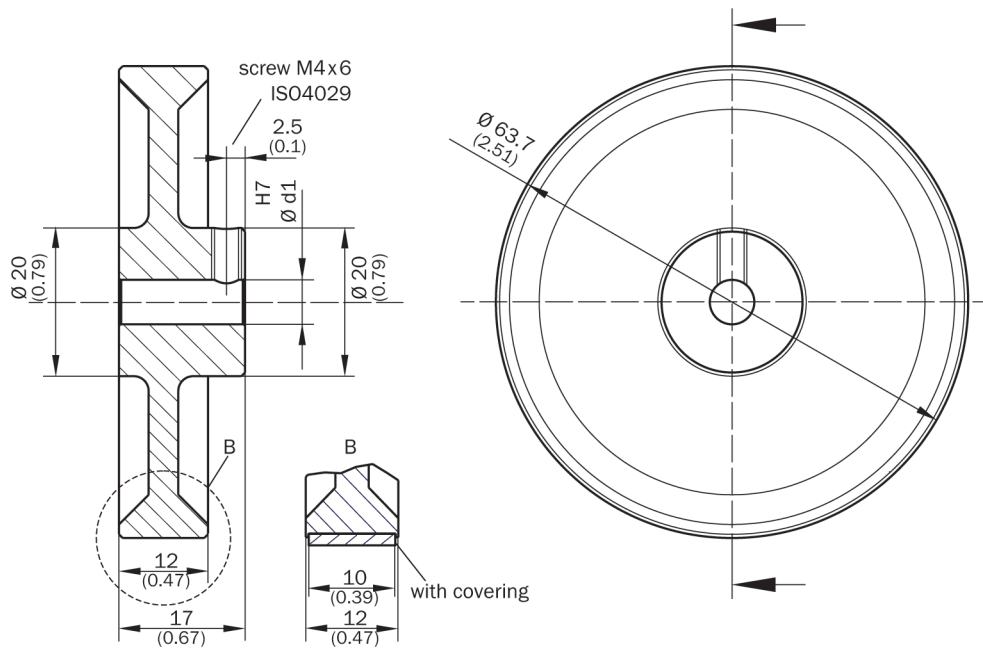

BEF-MR08200APN

Measuring wheels

MEASURING WHEELS AND MEASURING WHEEL MECHANICS

SICK
Sensor Intelligence.

Ordering information

Type	part no.
BEF-MR08200APN	4084743

Other models and accessories → www.sick.com/Measuring_wheels

Detailed technical data

Features

Product segment	Measuring wheels and measuring wheel mechanics
Product	Measuring wheels
Description	Aluminum measuring wheel with studded polyurethane surface for 8 mm solid shaft, circumference 200 mm
Circumference	200 mm
Inner diameter	8 mm
Characteristics of the measuring wheel surface	Studded polyurethan
Product version	Measuring wheel
Bore diameter	8 mm
Operating temperature	-30 °C ... +80 °C

Dimensional drawing

Dimensions in mm (inch)

SICK AT A GLANCE

SICK is one of the leading manufacturers of intelligent sensors and sensor solutions for industrial applications. A unique range of products and services creates the perfect basis for controlling processes securely and efficiently, protecting individuals from accidents and preventing damage to the environment.