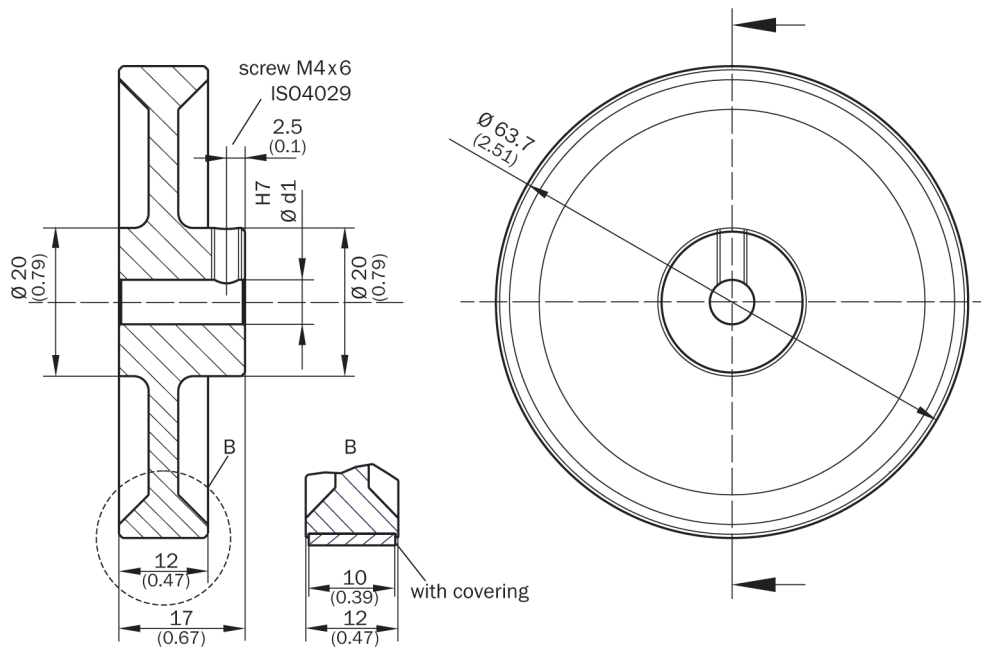

BEF-MR08200AK

Measuring wheels

MEASURING WHEELS AND MEASURING WHEEL MECHANICS

SICK
Sensor Intelligence.

Ordering information

Type	part no.
BEF-MR08200AK	4084741

Other models and accessories → www.sick.com/Measuring_wheels

Detailed technical data

Features

Product segment	Measuring wheels and measuring wheel mechanics
Product	Measuring wheels
Description	Aluminum measuring wheel with cross-knurled surface for 8 mm solid shaft, circumference 200 mm
Circumference	200 mm
Inner diameter	8 mm
Characteristics of the measuring wheel surface	Cross knurled aluminium
Product version	Measuring wheel
Bore diameter	8 mm
Operating temperature	-30 °C ... +80 °C

Dimensional drawing

Dimensions in mm (inch)

SICK AT A GLANCE

SICK is one of the leading manufacturers of intelligent sensors and sensor solutions for industrial applications. A unique range of products and services creates the perfect basis for controlling processes securely and efficiently, protecting individuals from accidents and preventing damage to the environment.