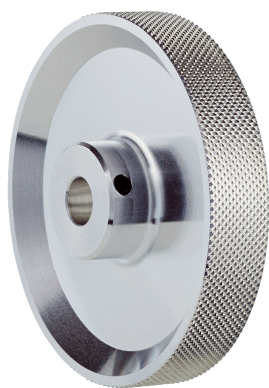

BEF-MR08200AK

Measuring wheels

MEASURING WHEELS AND MEASURING WHEEL MECHANICS

SICK
Sensor Intelligence.

Ordering information

Type	part no.
BEF-MR08200AK	4084741

Other models and accessories → www.sick.com/Measuring_wheels

Detailed technical data

Features

Product segment	Measuring wheels and measuring wheel mechanics
Product	Measuring wheels
Description	Aluminum measuring wheel with cross-knurled surface for 8 mm solid shaft, circumference 200 mm
Circumference	200 mm
Inner diameter	8 mm
Characteristics of the measuring wheel surface	Cross knurled aluminium
Product version	Measuring wheel
Bore diameter	8 mm
Operating temperature	-30 °C ... +80 °C