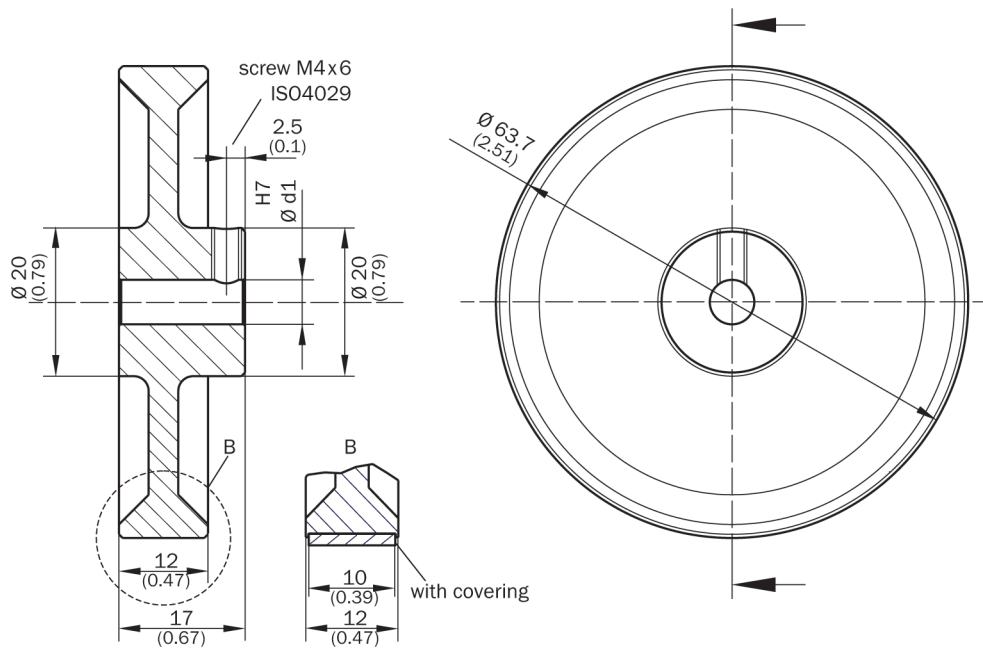

BEF-MR10200APG

Measuring wheels

MEASURING WHEELS AND MEASURING WHEEL MECHANICS

SICK
Sensor Intelligence.

Ordering information

Type	part no.
BEF-MR10200APG	4084740

Other models and accessories → www.sick.com/Measuring_wheels

Detailed technical data

Features

Product segment	Measuring wheels and measuring wheel mechanics
Product	Measuring wheels
Description	Aluminum measuring wheel with ridged polyurethane surface for 10 mm solid shaft, circumference 200 mm
Circumference	200 mm
Inner diameter	10 mm
Characteristics of the measuring wheel surface	Knurled polyurethan
Product version	Measuring wheel
Bore diameter	10 mm
Operating temperature	-30 °C ... +80 °C

Dimensional drawing

Dimensions in mm (inch)

SICK AT A GLANCE

SICK is one of the leading manufacturers of intelligent sensors and sensor solutions for industrial applications. A unique range of products and services creates the perfect basis for controlling processes securely and efficiently, protecting individuals from accidents and preventing damage to the environment.