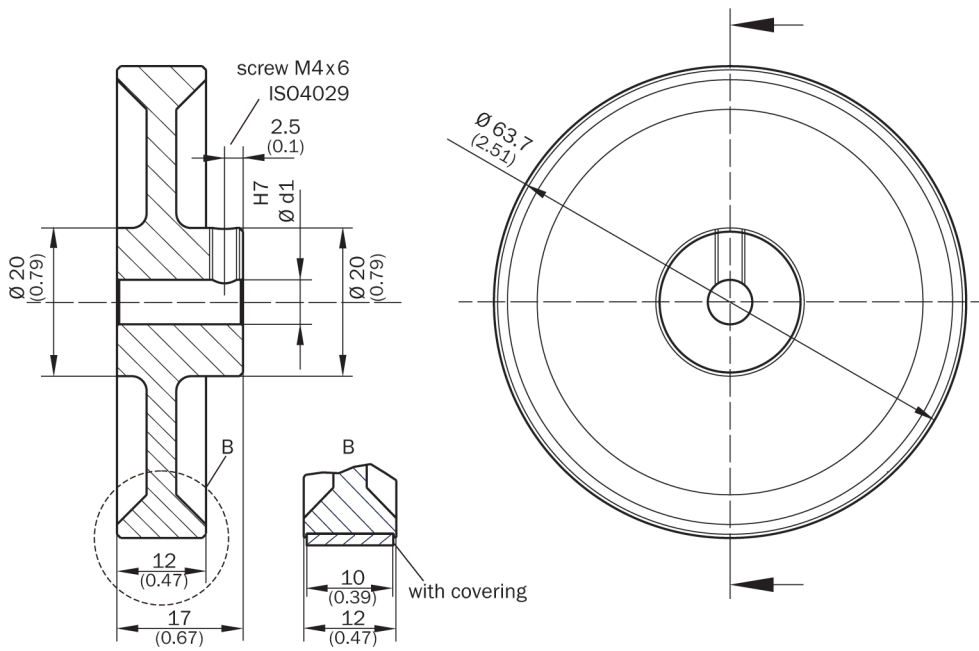

BEF-MR10200AK

Measuring wheels

MEASURING WHEELS AND MEASURING WHEEL MECHANICS

SICK
Sensor Intelligence.

Ordering information

Type	part no.
BEF-MR10200AK	4084737

Other models and accessories → www.sick.com/Measuring_wheels

Detailed technical data

Features

Product segment	Measuring wheels and measuring wheel mechanics
Product	Measuring wheels
Description	Aluminum measuring wheel with cross-knurled surface for 10 mm solid shaft, circumference 200 mm
Circumference	200 mm
Inner diameter	10 mm
Characteristics of the measuring wheel surface	Cross knurled aluminium
Product version	Measuring wheel
Bore diameter	10 mm
Operating temperature	-30 °C ... +80 °C

Dimensional drawing

Dimensions in mm (inch)

SICK AT A GLANCE

SICK is one of the leading manufacturers of intelligent sensors and sensor solutions for industrial applications. A unique range of products and services creates the perfect basis for controlling processes securely and efficiently, protecting individuals from accidents and preventing damage to the environment.