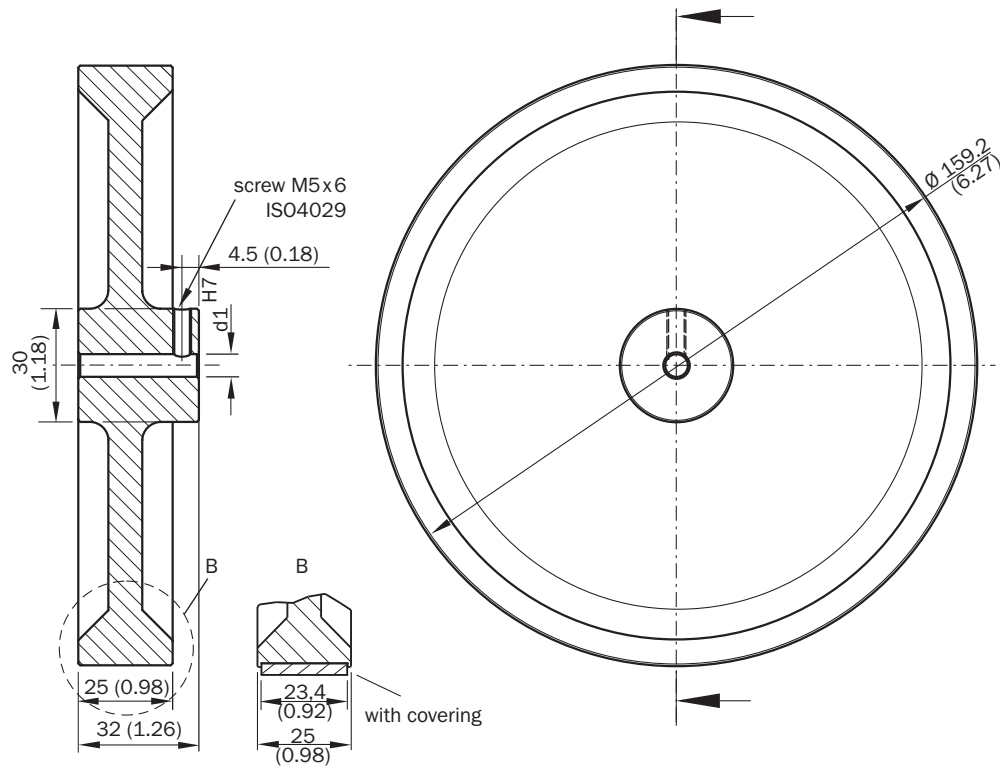

BEF-MR10500AP

Measuring wheels

MEASURING WHEELS AND MEASURING WHEEL MECHANICS

SICK
Sensor Intelligence.

Ordering information

Type	part no.
BEF-MR10500AP	4084734

Other models and accessories → www.sick.com/Measuring_wheels

Detailed technical data

Features

Product segment	Measuring wheels and measuring wheel mechanics
Product	Measuring wheels
Description	Aluminum measuring wheel with smooth polyurethane surface for 10 mm solid shaft, circumference 500 mm
Circumference	500 mm
Inner diameter	10 mm
Characteristics of the measuring wheel surface	Smooth polyurethan
Product version	Measuring wheel
Bore diameter	10 mm
Operating temperature	-30 °C ... +80 °C

Dimensional drawing

Dimensions in mm (inch)

SICK AT A GLANCE

SICK is one of the leading manufacturers of intelligent sensors and sensor solutions for industrial applications. A unique range of products and services creates the perfect basis for controlling processes securely and efficiently, protecting individuals from accidents and preventing damage to the environment.