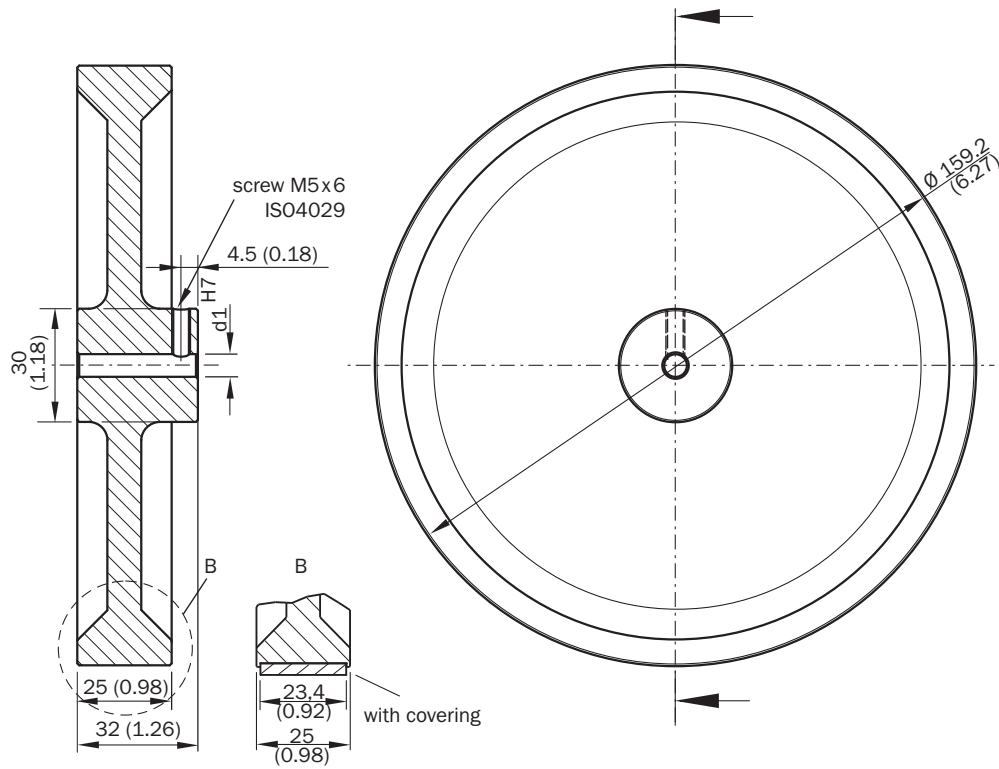

BEF-MR10500AK

Measuring wheels

MEASURING WHEELS AND MEASURING WHEEL MECHANICS

SICK
Sensor Intelligence.

Ordering information

Type	part no.
BEF-MR10500AK	4084733

Other models and accessories → www.sick.com/Measuring_wheels

Detailed technical data

Features

Product segment	Measuring wheels and measuring wheel mechanics
Product	Measuring wheels
Description	Aluminum measuring wheel with cross-knurled surface for 10 mm solid shaft, circumference 500 mm
Circumference	500 mm
Inner diameter	10 mm
Characteristics of the measuring wheel surface	Cross knurled aluminium
Product version	Measuring wheel
Bore diameter	10 mm
Operating temperature	-30 °C ... +80 °C

Dimensional drawing

Dimensions in mm (inch)

SICK AT A GLANCE

SICK is one of the leading manufacturers of intelligent sensors and sensor solutions for industrial applications. A unique range of products and services creates the perfect basis for controlling processes securely and efficiently, protecting individuals from accidents and preventing damage to the environment.