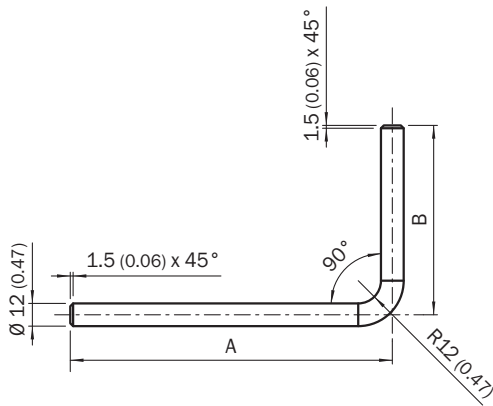

BEF-MS12L-NB

Brackets

MOUNTING SYSTEMS

SICK
Sensor Intelligence.

Ordering information

Type	part no.
BEF-MS12L-NB	4058913

Other models and accessories → www.sick.com/Brackets

Detailed technical data

Features

Accessory group	Mounting systems
Accessory family	Brackets
Description	Mounting bar, L-shaped, 250 mm x 250 mm, stainless steel
Material	Stainless steel (1.4571)
Mounting system type	Mounting bar

Dimensional drawing

Dimensions in mm (inch)

- ① BEF-MS12L-(N)A: A = 150 mm, B = 150 mm
- ② BEF-MS12L-(N)B: A = 250 mm, B = 250 mm
- ③ BEF-MS12L-S01: A = 50 mm, B = 170 mm
- ④ BEF-MS12L-S02: A = 100 mm, B = 170 mm
- ⑤ BEF-MS12L-S03: A = 100 mm, B = 250 mm
- ⑥ BEF-MS12L-S04: A = 150 mm, B = 350 mm