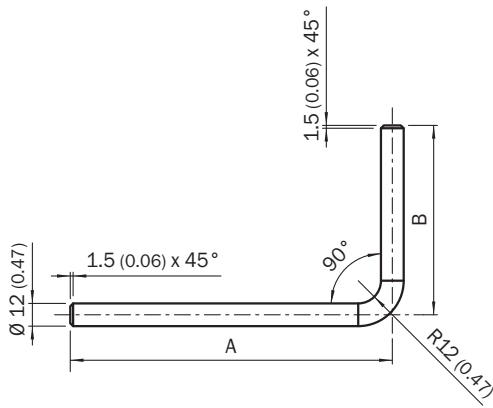

BEF-MS12L-NA

Brackets

MOUNTING SYSTEMS

SICK
Sensor Intelligence.

Ordering information

Type	part no.
BEF-MS12L-NA	4058912

Other models and accessories → www.sick.com/Brackets

Detailed technical data

Features

Accessory group	Mounting systems
Accessory family	Brackets
Description	Mounting bar, L-shaped, 150 mm x 150 mm, stainless steel
Material	Stainless steel (1.4571)
Mounting system type	Mounting bar

Dimensional drawing

Dimensions in mm (inch)

- ① BEF-MS12L-(N)A: A = 150 mm, B = 150 mm
- ② BEF-MS12L-(N)B: A = 250 mm, B = 250 mm
- ③ BEF-MS12L-S01: A = 50 mm, B = 170 mm
- ④ BEF-MS12L-S02: A = 100 mm, B = 170 mm
- ⑤ BEF-MS12L-S03: A = 100 mm, B = 250 mm
- ⑥ BEF-MS12L-S04: A = 150 mm, B = 350 mm