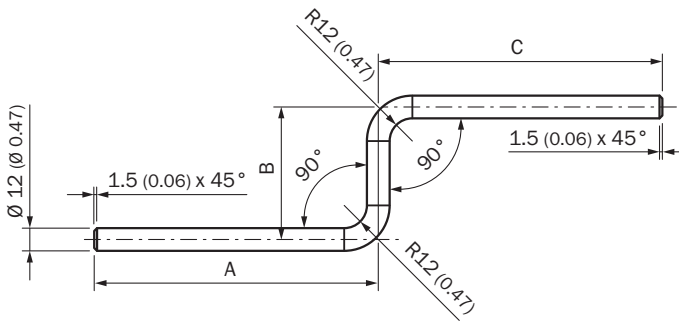

BEF-MS12Z-B

Brackets

MOUNTING SYSTEMS

SICK
Sensor Intelligence.

Ordering information

Type	part no.
BEF-MS12Z-B	4056057

Other models and accessories → www.sick.com/Brackets

Detailed technical data

Features

Accessory group	Mounting systems
Accessory family	Brackets
Description	Mounting bar, Z-shaped, 150 mm x 70 mm x 250 mm, steel Mounting bar, Z-shaped, 150 mm x 70 mm x 250 mm
Material	Steel, zinc coated
Items supplied	Without mounting hardware
Usable for	Fiber-optic sensors
Mounting system type	Mounting bar

Dimensional drawing

Dimensions in mm (inch)

- ① BEF-MS12Z-(N)A: A = 150 mm, B = 70 mm, C = 150 mm
- ② BEF-MS12Z-(N)B: A = 150 mm, B = 70 mm, C = 250 mm
- ③ BEF-MS12Z-(N)C: A = 100 mm, B = 150 mm, C = 200 mm