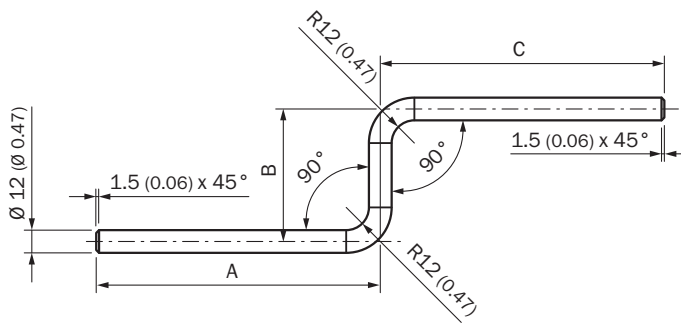

BEF-MS12Z-A

Brackets

MOUNTING SYSTEMS

SICK
Sensor Intelligence.

Ordering information

Type	part no.
BEF-MS12Z-A	4056056

Other models and accessories → www.sick.com/Brackets

Detailed technical data

Features

Accessory group	Mounting systems
Accessory family	Brackets
Description	Mounting bar, Z-shaped, 150 mm x 70 mm x 150 mm, steel Mounting bar, Z-shaped, 150 mm x 70 mm x 150 mm
Material	Steel, zinc coated
Items supplied	Without mounting hardware
Usable for	Fiber-optic sensors
Mounting system type	Mounting bar

Dimensional drawing

Dimensions in mm (inch)

- ① BEF-MS12Z-(N)A: A = 150 mm, B = 70 mm, C = 150 mm
- ② BEF-MS12Z-(N)B: A = 150 mm, B = 70 mm, C = 250 mm
- ③ BEF-MS12Z-(N)C: A = 100 mm, B = 150 mm, C = 200 mm