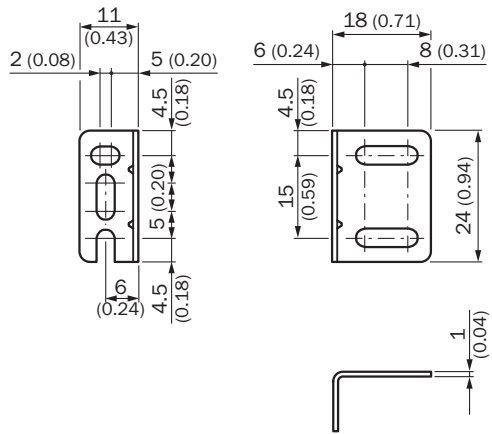

Dimensional drawing

Dimensions in mm (inch)