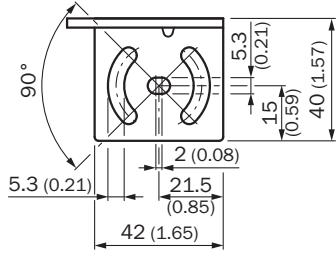

Dimensional drawing

Dimensions in mm (inch)