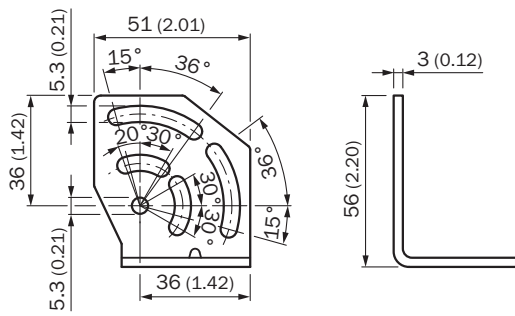

Dimensional drawing

Dimensions in mm (inch)