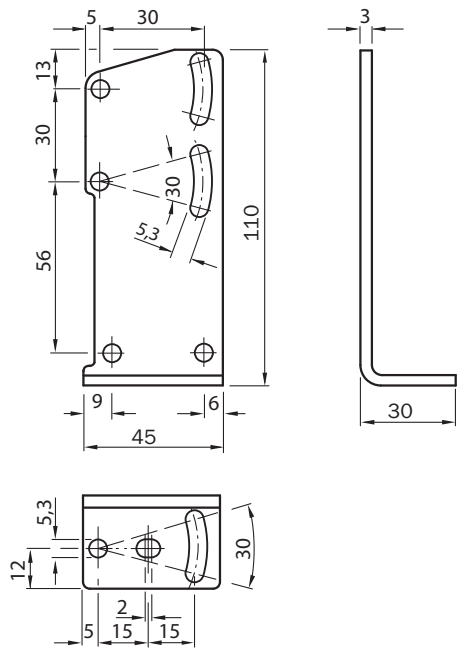

Dimensional drawing

Dimensions in mm (inch)