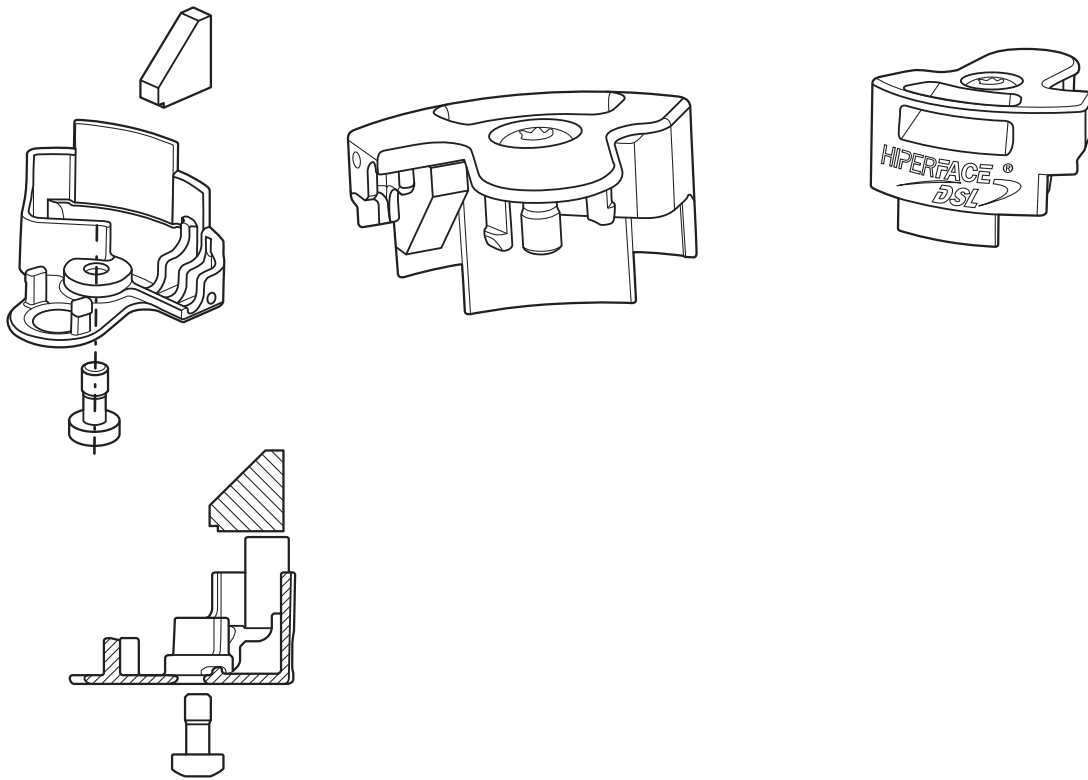

BEF-CAP-BLUE5000

Protective caps and hoods

DEVICE PROTECTION AND CARE

SICK
Sensor Intelligence.

Ordering information

Type	part no.
BEF-CAP-BLUE5000	2130622

Other models and accessories → www.sick.com/Protective_caps_and_hoods

Detailed technical data

Features

Product segment	Device protection and care
Product	Protective caps and hoods
Description	Cover for EDS35 and EDM35, packaging unit: 5,000 pieces, color: blue

Classifications

Dimensional drawing

Dimensions in mm (inch)

SICK AT A GLANCE

SICK is one of the leading manufacturers of intelligent sensors and sensor solutions for industrial applications. A unique range of products and services creates the perfect basis for controlling processes securely and efficiently, protecting individuals from accidents and preventing damage to the environment.