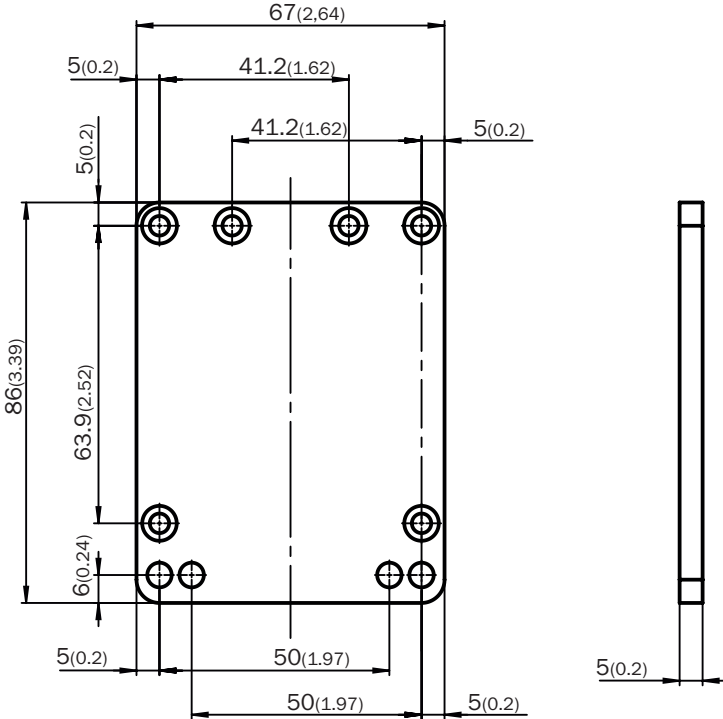

Dimensional drawing

Dimensions in mm (inch)