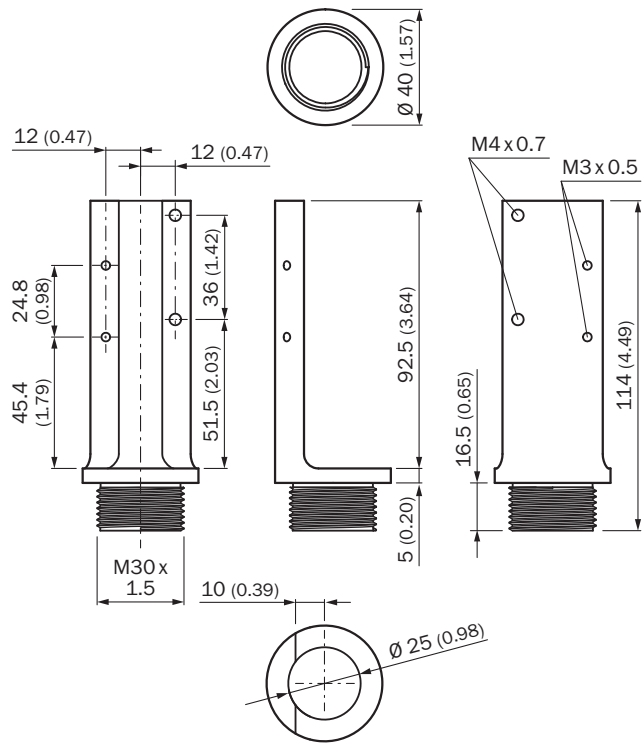

### Detailed technical data

#### Features

<b>Accessory group</b>	Mounting systems
<b>Accessory family</b>	Brackets
<b>Description</b>	Adapter plate
<b>Material</b>	Aluminum
<b>Items supplied</b>	Mounting hardware for the sensor included
<b>Usable for</b>	H18 - SureSense G10
<b>Mounting system type</b>	Adaptor

Dimensional drawing

Dimensions in mm (inch)