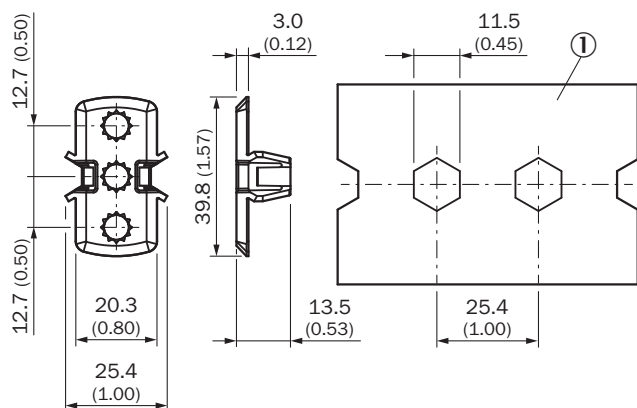

BEF-AP-RSBCON

Brackets

MOUNTING SYSTEMS

SICK
Sensor Intelligence.

Ordering information

Type	part no.
BEF-AP-RSBCON	2127768

Other models and accessories → www.sick.com/Brackets

Detailed technical data

Features

Accessory group	Mounting systems
Accessory family	Brackets
Description	Adapter bracket to snap between hex sections
Mounting system type	Adaptor

Dimensional drawing

Dimensions in mm (inch)

SICK AT A GLANCE