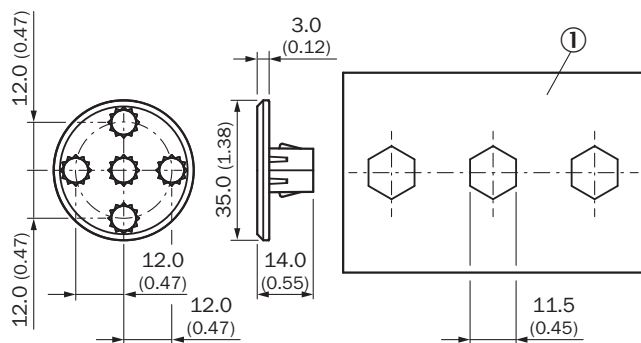

### Ordering information

Type	part no.
BEF-AP-RSBHEX	2127767

Other models and accessories → [www.sick.com/Brackets](http://www.sick.com/Brackets)

### Detailed technical data

### Dimensional drawing

Dimensions in mm (inch)