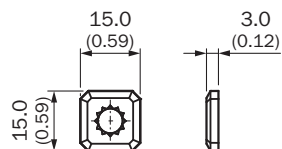

BEF-AP-RSBADHB

Brackets

MOUNTING SYSTEMS

SICK
Sensor Intelligence.

Ordering information

Type	part no.
BEF-AP-RSBADHB	2127766

Other models and accessories → www.sick.com/Brackets

Detailed technical data

Features

Accessory group	Mounting systems
Accessory family	Brackets
Description	Adapter bracket with adhesive back
Mounting system type	Adaptor

Dimensional drawing

Dimensions in mm (inch)

SICK AT A GLANCE