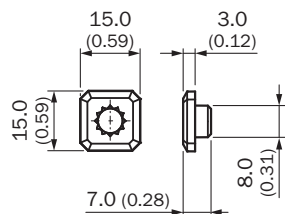

BEF-AP-RSBADHA

Brackets

MOUNTING SYSTEMS

SICK
Sensor Intelligence.

Ordering information

Type	part no.
BEF-AP-RSBADHA	2127765

Other models and accessories → www.sick.com/Brackets

Detailed technical data

Features

Accessory group	Mounting systems
Accessory family	Brackets
Description	8 mm round adapter bracket with adhesive back
Mounting system type	Adaptor

Dimensional drawing

Dimensions in mm (inch)

SICK AT A GLANCE