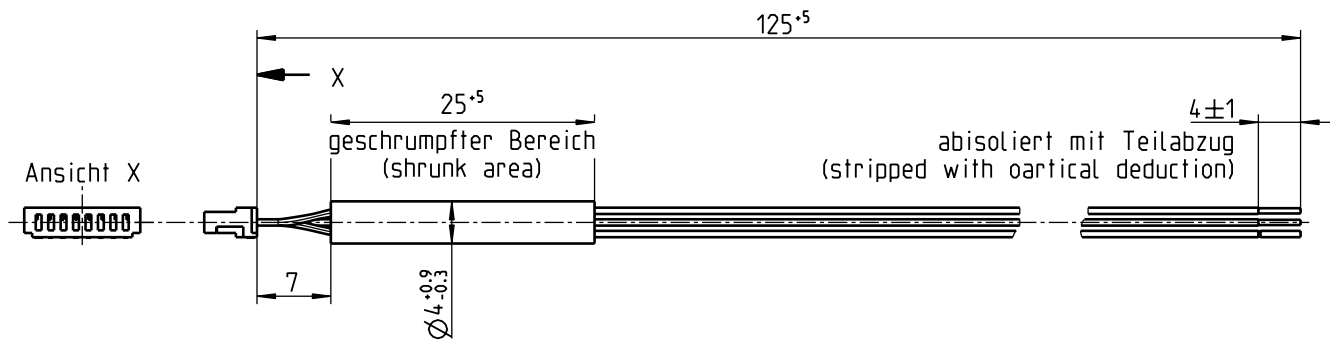

Dimensional drawing

Dimensions in mm (inch)

PIN assignment

PIN	Farbe/color
1	rot / red
2	weiß / white
3	braun / brown
4	rosa / pink
5	schwarz / black
6	blau / blue
7	grau /grey
8	grün /green