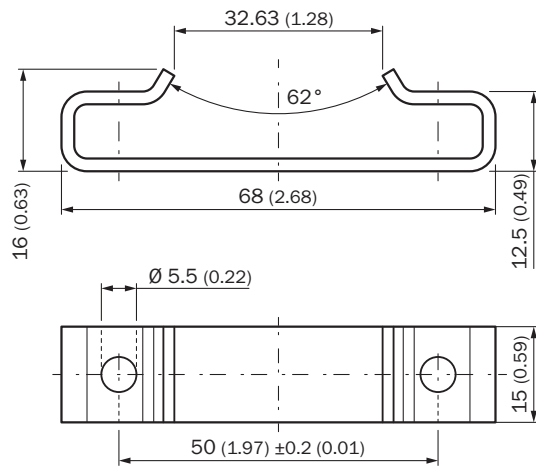

BEF-KH-LP1-03

Brackets

MOUNTING SYSTEMS

SICK
Sensor Intelligence.

Ordering information

Type	part no.
BEF-KH-LP1-03	2125245

Other models and accessories → www.sick.com/Brackets

Detailed technical data

Features

Accessory group	Mounting systems
Accessory family	Brackets
Description	Replacement clamping bracket for DAX® Low Profile without fastening material
Color	Metallic
Items supplied	3 pieces
Dimensions (W x H x L)	15 mm x 16 mm x 68 mm
Mounting system type	Brackets

Dimensional drawing

Dimensions in mm (inch)

SICK AT A GLANCE

SICK is one of the leading manufacturers of intelligent sensors and sensor solutions for industrial applications. A unique range of products and services creates the perfect basis for controlling processes securely and efficiently, protecting individuals from accidents and preventing damage to the environment.