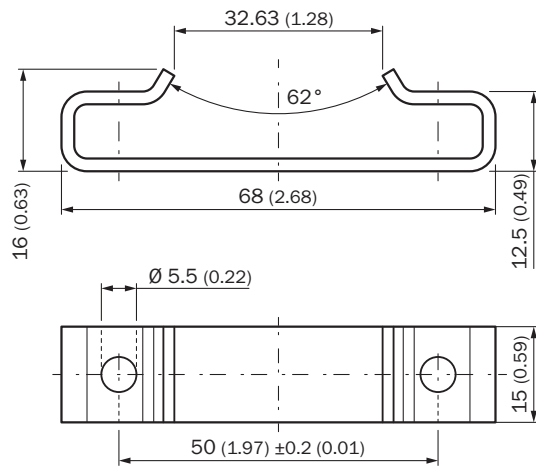

### Ordering information

Type	part no.
BEF-KH-LP1-02	2125244

Other models and accessories → [www.sick.com/Brackets](http://www.sick.com/Brackets)

### Detailed technical data

#### Features

<b>Accessory group</b>	Mounting systems
<b>Accessory family</b>	Brackets
<b>Description</b>	Replacement clamping bracket for DAX® Low Profile without fastening material
<b>Color</b>	Metallic
<b>Items supplied</b>	2 pieces
<b>Dimensions (W x H x L)</b>	15 mm x 16 mm x 68 mm
<b>Mounting system type</b>	Brackets

### Dimensional drawing

Dimensions in mm (inch)