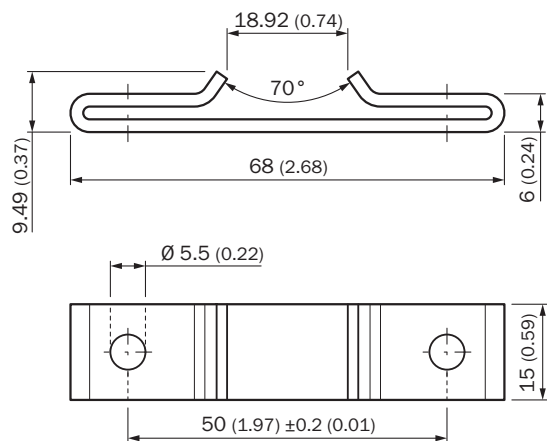

### Ordering information

Type	part no.
BEF-KH-SL1-04	2125242

Other models and accessories → [www.sick.com/Brackets](http://www.sick.com/Brackets)

### Detailed technical data

#### Features

<b>Accessory group</b>	Mounting systems
<b>Accessory family</b>	Brackets
<b>Description</b>	Replacement clamping bracket for DAX® Slider without fastening material
<b>Color</b>	Metallic
<b>Items supplied</b>	4 pieces
<b>Dimensions (W x H x L)</b>	15 mm x 9.49 mm x 68 mm
<b>Mounting system type</b>	Brackets

### Dimensional drawing

Dimensions in mm (inch)