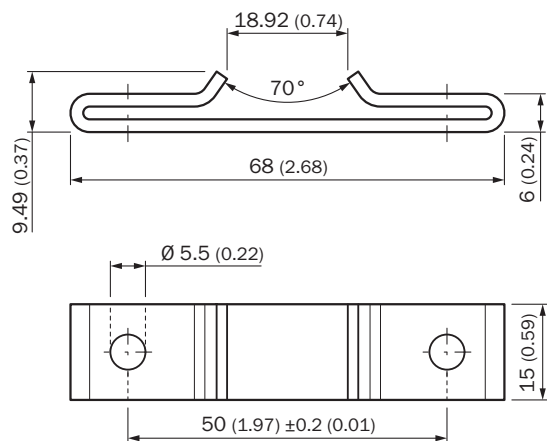

### Ordering information

Type	part no.
BEF-KH-SL1-03	2125241

Other models and accessories → [www.sick.com/Brackets](http://www.sick.com/Brackets)

### Detailed technical data

#### Features

<b>Accessory group</b>	Mounting systems
<b>Accessory family</b>	Brackets
<b>Description</b>	Replacement clamping bracket for DAX® Slider without fastening material
<b>Color</b>	Metallic
<b>Items supplied</b>	3 pieces
<b>Dimensions (W x H x L)</b>	15 mm x 9.49 mm x 68 mm
<b>Mounting system type</b>	Brackets

### Dimensional drawing

Dimensions in mm (inch)