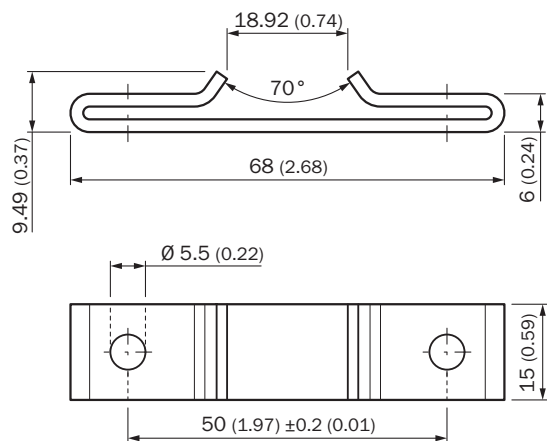

### Ordering information

Type	part no.
BEF-KH-SL1-02	2125240

Other models and accessories → [www.sick.com/Brackets](http://www.sick.com/Brackets)

### Detailed technical data

#### Features

<b>Accessory group</b>	Mounting systems
<b>Accessory family</b>	Brackets
<b>Description</b>	Replacement clamping bracket for DAX® Slider without fastening material
<b>Color</b>	Metallic
<b>Items supplied</b>	2 pieces
<b>Dimensions (W x H x L)</b>	15 mm x 9.49 mm x 68 mm
<b>Mounting system type</b>	Brackets

### Dimensional drawing

Dimensions in mm (inch)