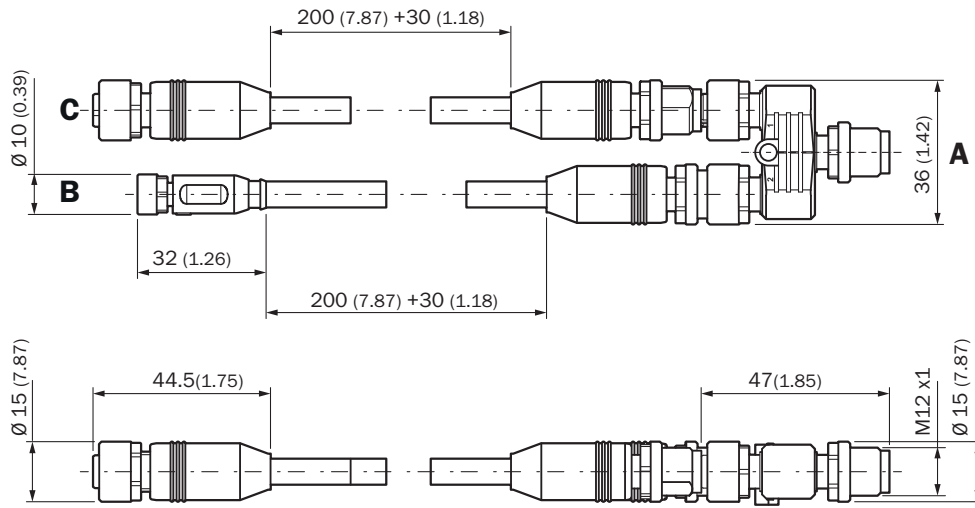

YM2A28-C20S01MYAAX

Y- and T-splitters

CONNECTORS AND CABLES

SICK
Sensor Intelligence.

Ordering information

Type	part no.
YM2A28-C20S01MYAAX	2124388

Other models and accessories → www.sick.com/Y_and_T-splitters

Detailed technical data

Technical specifications

Connection type head A	Male connector, M12, 8-pin, A-coded
Connection type head B	Female connector, M12, 8-pin, A-coded
Connection type head C	Female connector, M8, 4-pin, A-coded
Connecting cable	0.2 m, PUR, halogen-free
Cable material	PUR, halogen-free
Conductor cross section	0.25 mm ²
Locking nut material	Zinc die-cast, nickel-plated
Tightening torque	0.4 Nm (M8), 0.6 Nm (M12)
Shielding, head	Shielded
Shielding	Shielded
Reference voltage	≤ 30 V DC
Rated impulse voltage	0.8 kV
Current loading	≤ 2 A
Contamination rating	3
Items supplied	Cable A: YM2A28-C20UA6F2A28 (6079346), cable B: YM2A18-C20UA3F8U14 (6079404), Y-distributor: YM2A28-000000FY2A8 (2123351)
Operating temperature	-25 °C ... +80 °C, flexible use
Enclosure rating	IP67

Certificates

EU declaration of conformity	✓
UK declaration of conformity	✓
China RoHS	✓

Dimensional drawing

Dimensions in mm (inch)

SICK AT A GLANCE

SICK is one of the leading manufacturers of intelligent sensors and sensor solutions for industrial applications. A unique range of products and services creates the perfect basis for controlling processes securely and efficiently, protecting individuals from accidents and preventing damage to the environment.